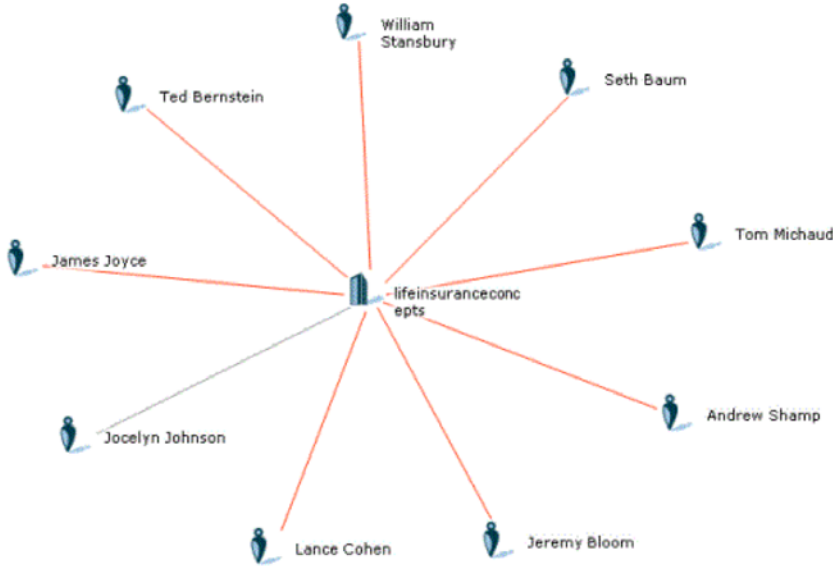

lifeinsuranceconcepts

Launch the Interactive Knowledge Map

Investor Success Guide

www.adviserinvestments.com

Everything you need to know to invest wisely - get FREE guide now!

Relationships of lifeinsuranceconcepts Mutual Connections Positions / Titles

Andrew Shamp	National Sales Director show details and sources...
James Joyce	EXECUTIVE DIRECTOR – of Sales Distribution show details and sources...
Jeremy Bloom	National Sales Director show details and sources...
Jocelyn Johnson	LIFE Insurance CONCEPTS show details and sources...
Lance Cohen	National Sales Director show details and sources...
Seth Baum	MEDICAL DIRECTOR show details and sources...
Ted Bernstein	PRESIDENT show details and sources...
Tom Michaud	National Sales Director show details and sources...
William Stansbury	VICE PRESIDENT – Sales show details and sources...