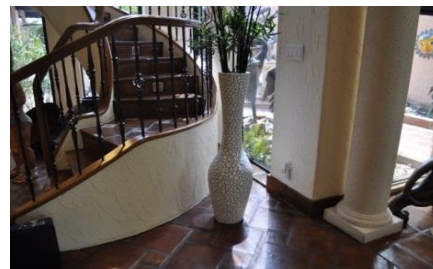

1. 3 2 WHITE COMPOSITION FLOOR VASE- OVER-ALL CIRCLE DECORATION ONE NOW IN THE EAST GARAGE $70.00