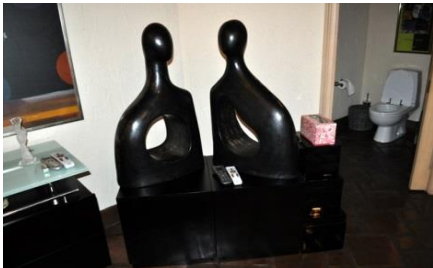

- 18 SECTIONAL SOFA - LEATHER AND SUEDE - BROWN AND BEIGE WITH SECTIONS - \$1,200.00
CONTEMPORARY STYLE - WITH TOSS PILLOWS AND THROWS

- 19 COCKTAIL TABLE - TWO ROUND GLASS TOPS ON CIRCULAR CHROME SUPPORTS \$175.00
ROUND BASE - 18" X 40"