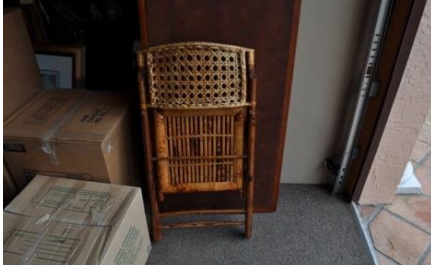

Estate of Simon
L. Bernstein

64 WOOD FOLDING CABINET - PARTICAL - 60" X 26" CLOSED

$5.00